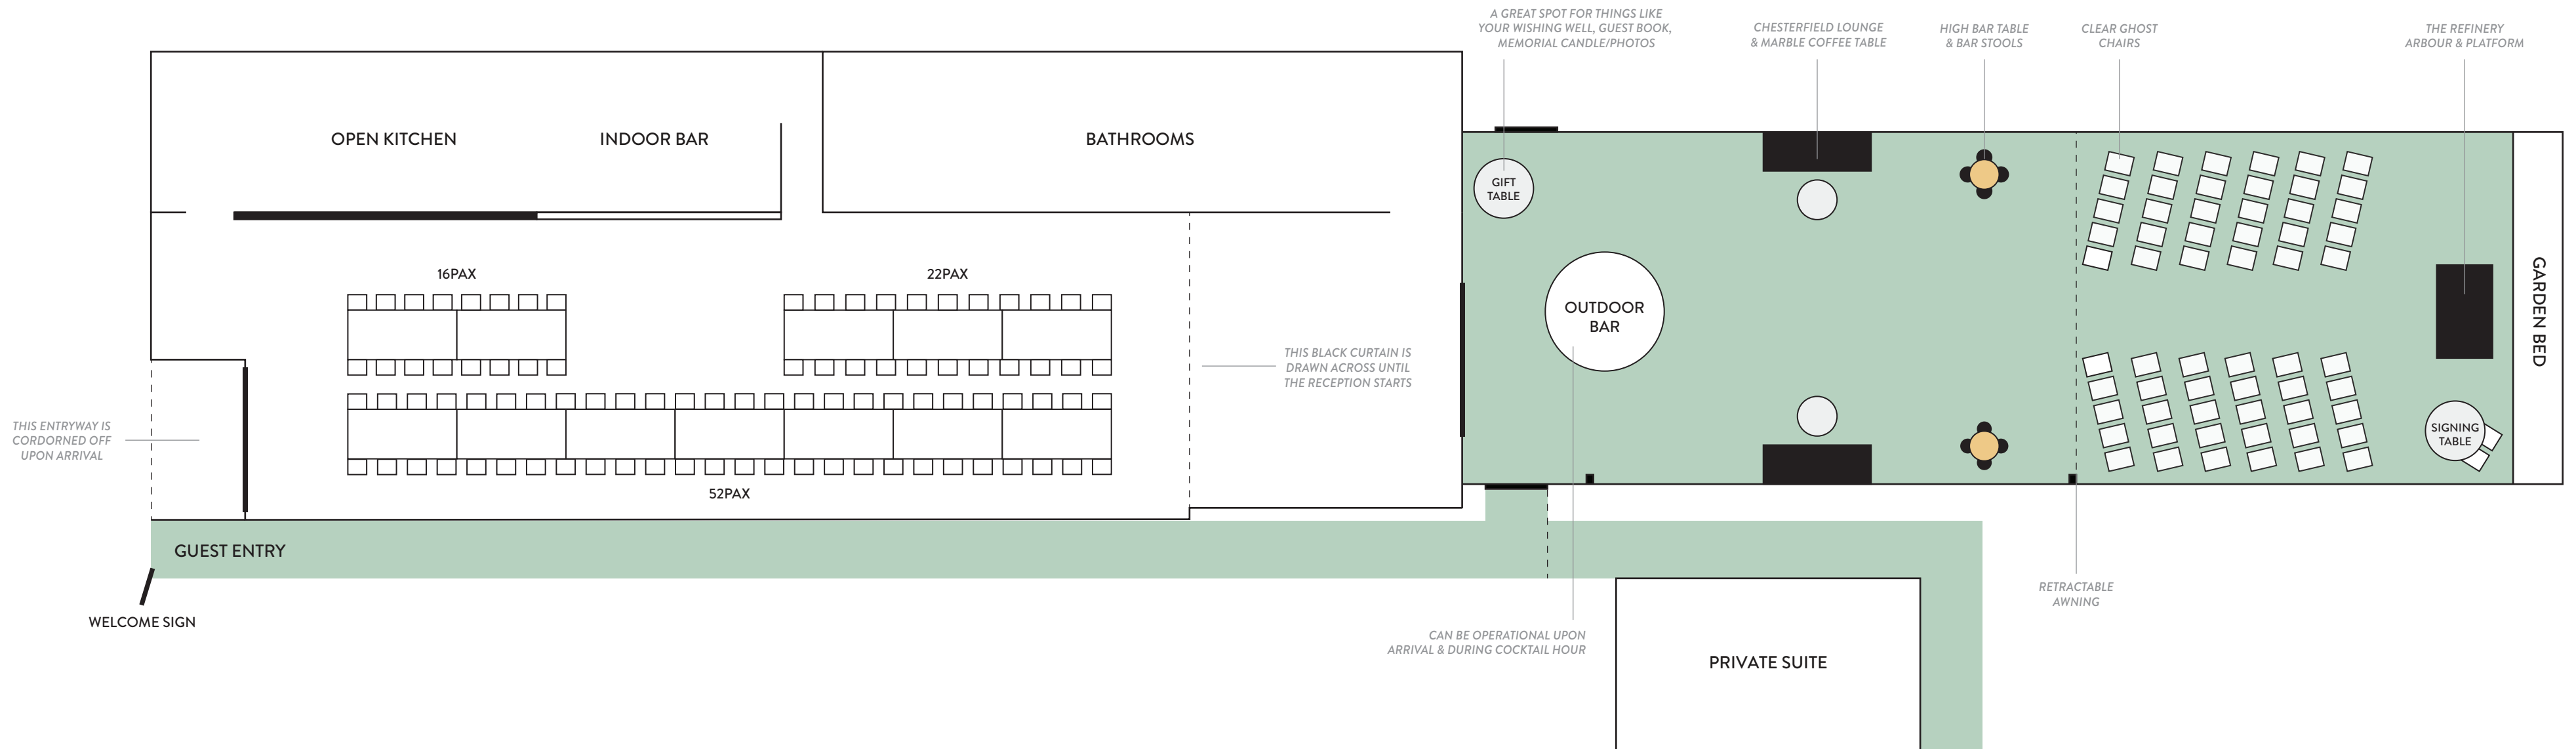

the refinery

CEREMONY FLOOR PLAN
90PAX

the refinery

COCKTAIL HOUR/RECEPTION FLOOR PLAN
90PAX