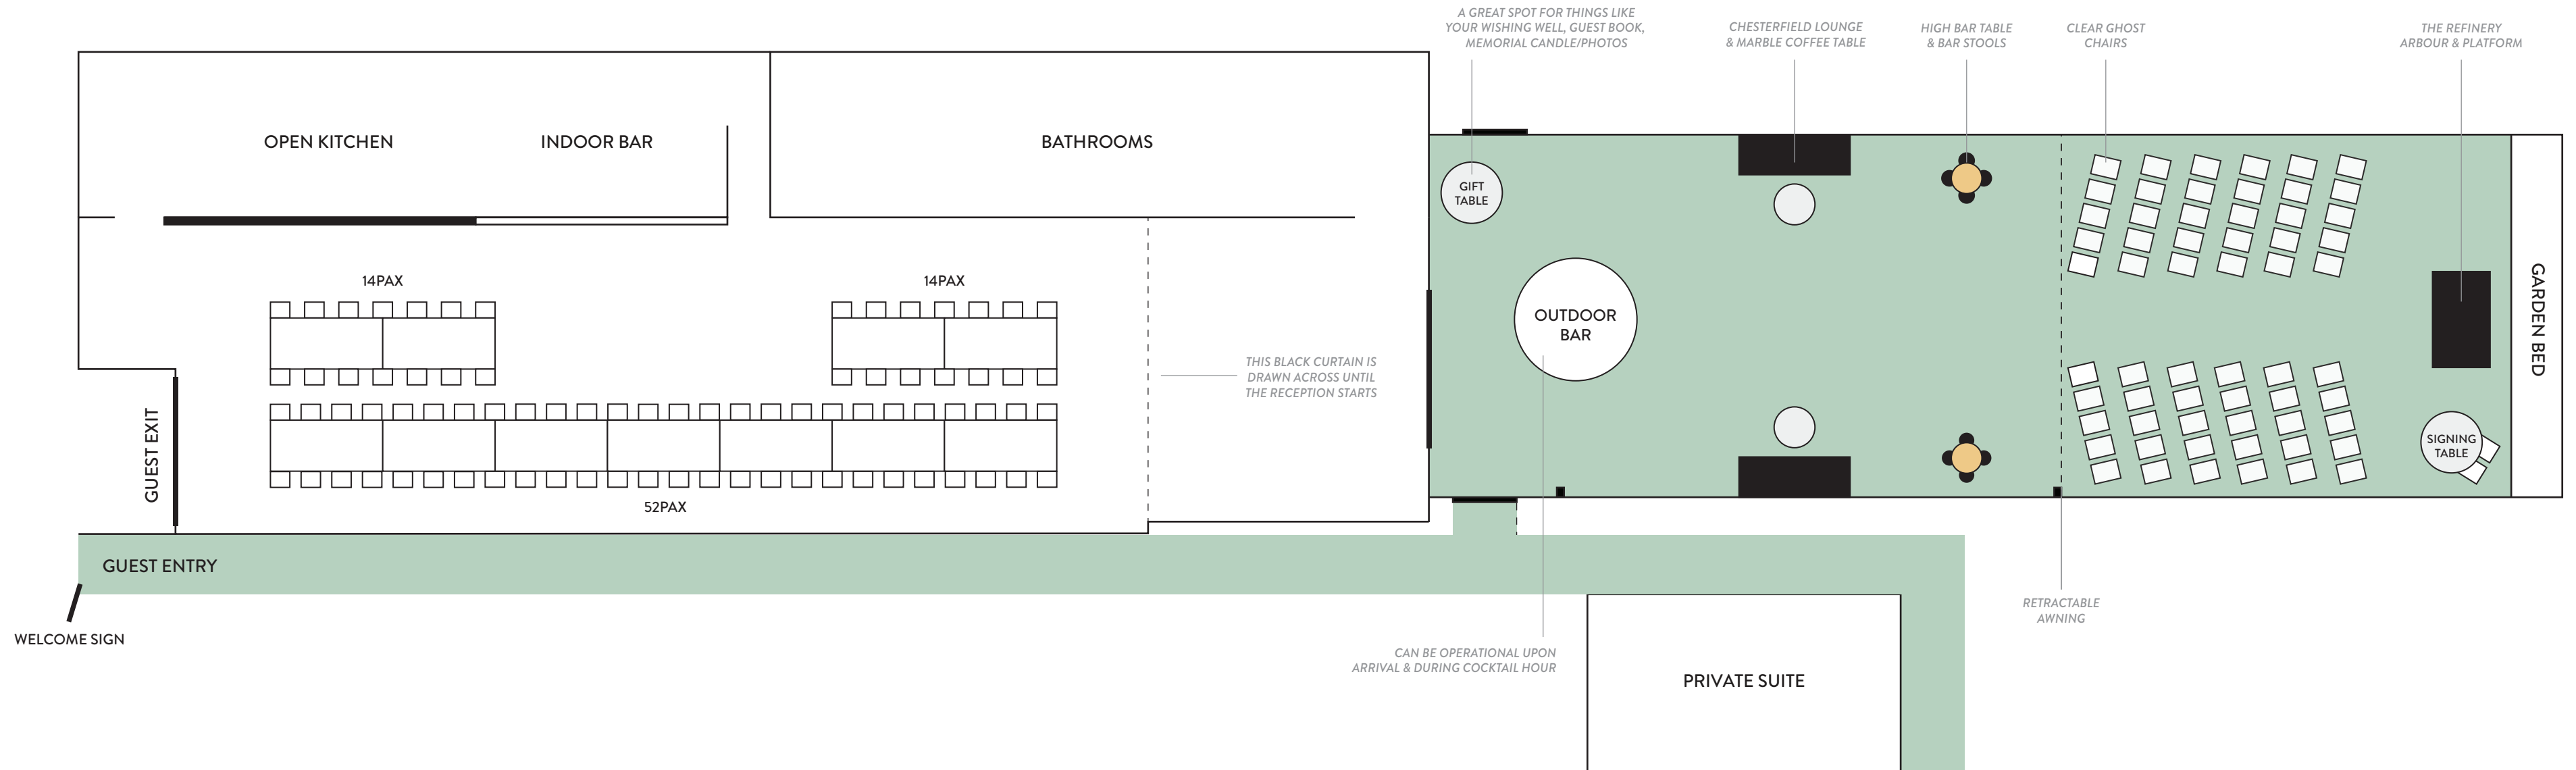

# the refinery

CEREMONY FLOOR PLAN  
80PAX

# the refinery

COCKTAIL HOUR/RECEPTION FLOOR PLAN  
80PAX