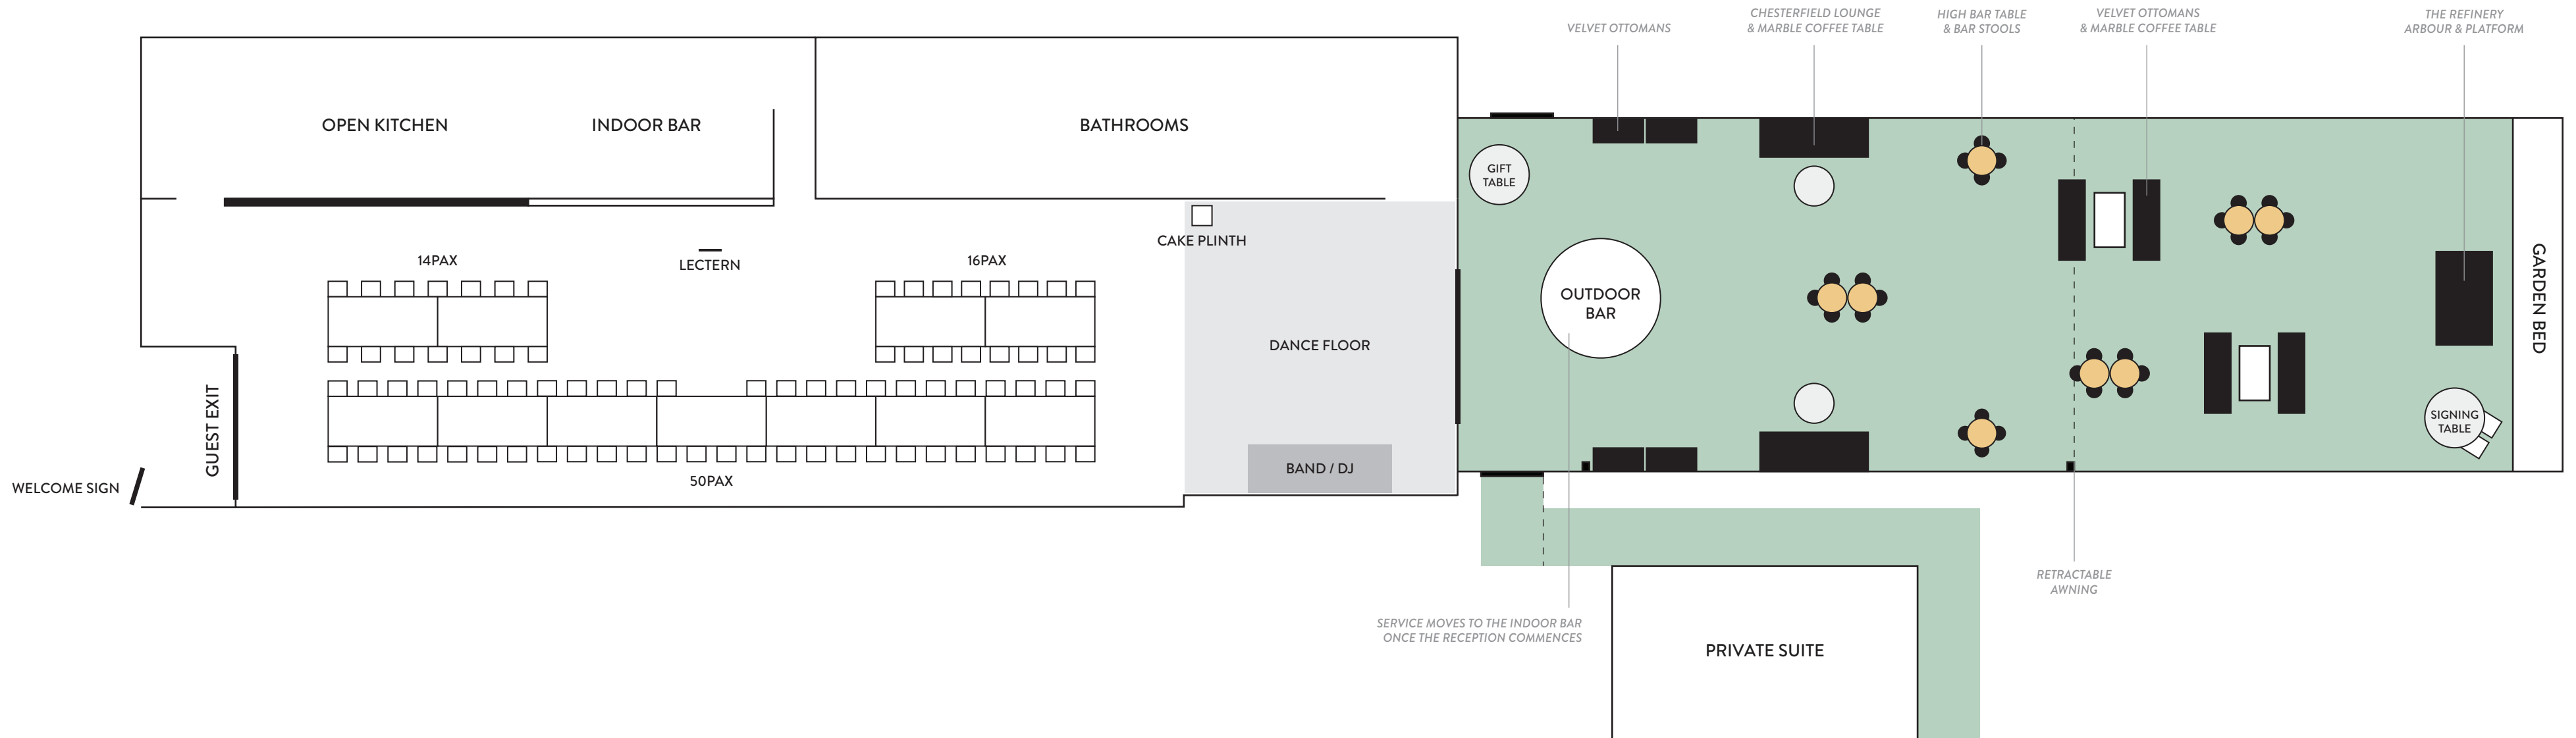

# the refinery

CEREMONY FLOOR PLAN  
80PAX

# the refinery

COCKTAIL HOUR/RECEPTION FLOOR PLAN  
80PAX