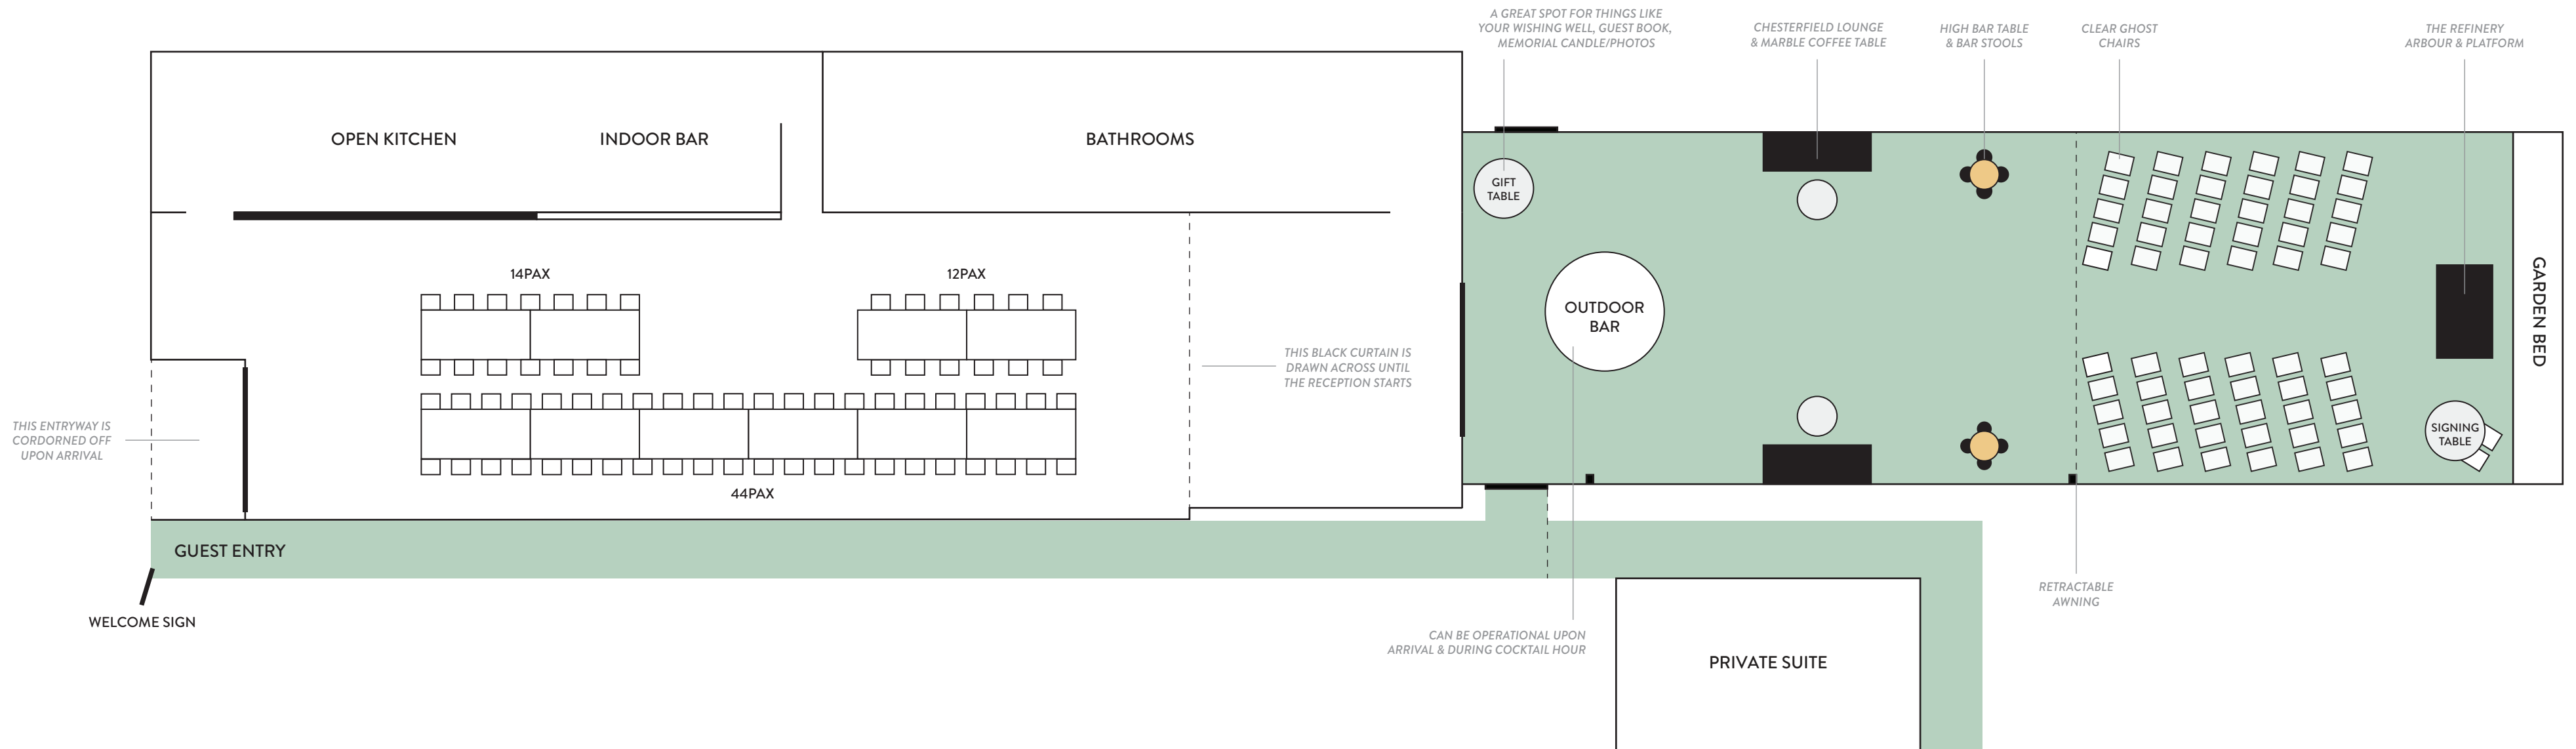

# the refinery

CEREMONY FLOOR PLAN  
70PAX

# the refinery

COCKTAIL HOUR/RECEPTION FLOOR PLAN  
70PAX