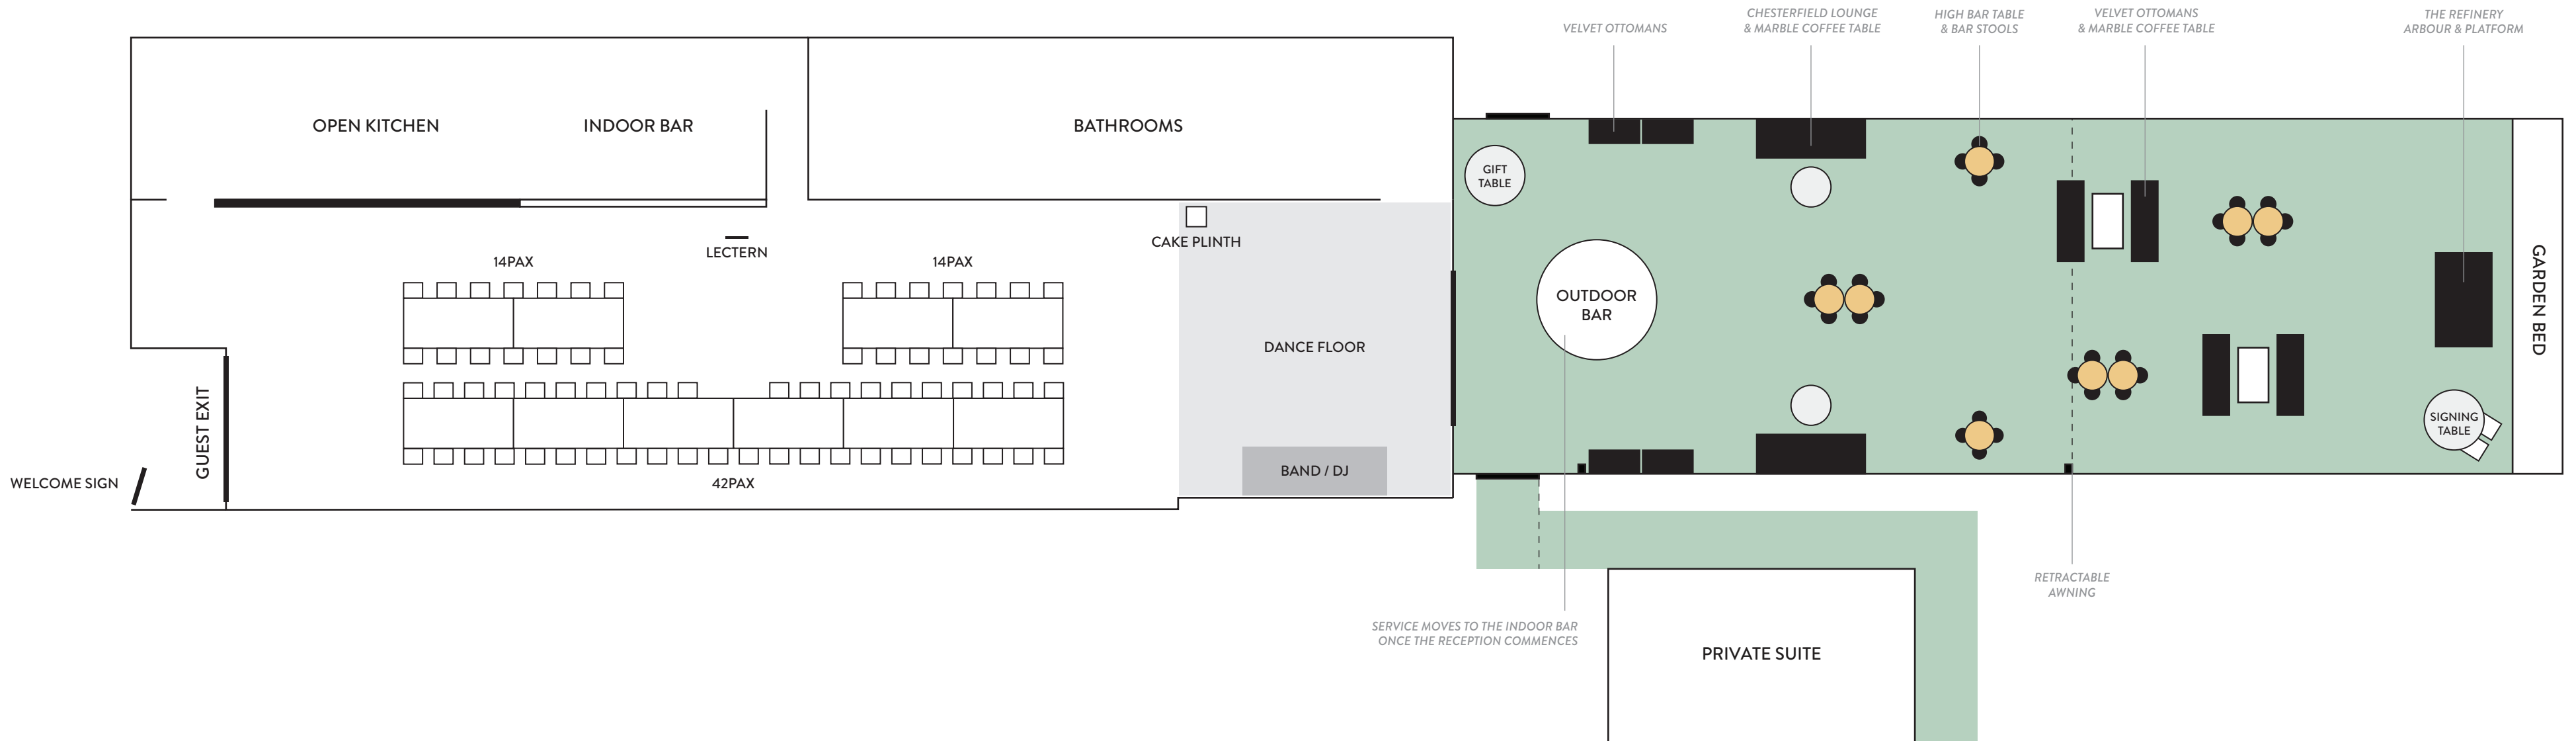

# the refinery

CEREMONY FLOOR PLAN  
70PAX

# the refinery

COCKTAIL HOUR/RECEPTION FLOOR PLAN  
70PAX