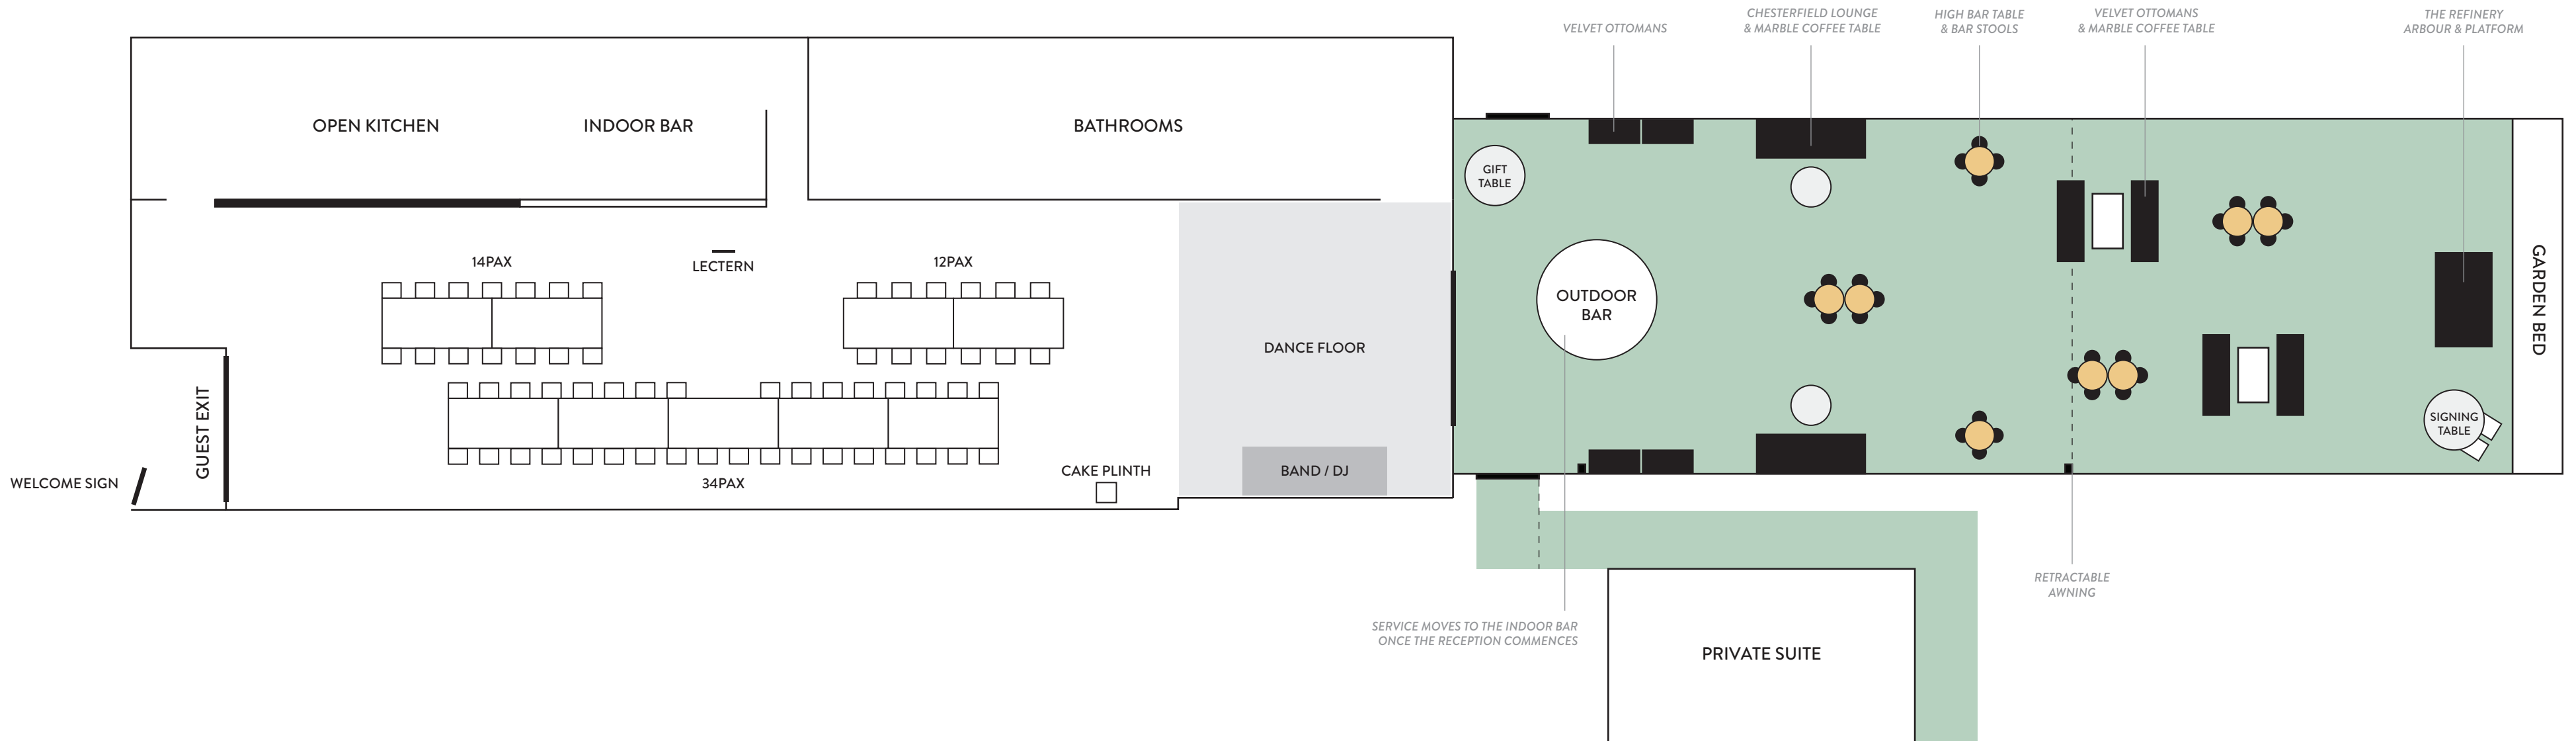

the refinery

CEREMONY FLOOR PLAN
60PAX

the refinery

COCKTAIL HOUR/RECEPTION FLOOR PLAN
60PAX

the refinery

COCKTAIL HOUR/RECEPTION FLOOR PLAN
60PAX

the refinery

COCKTAIL HOUR/RECEPTION FLOOR PLAN
60PAX