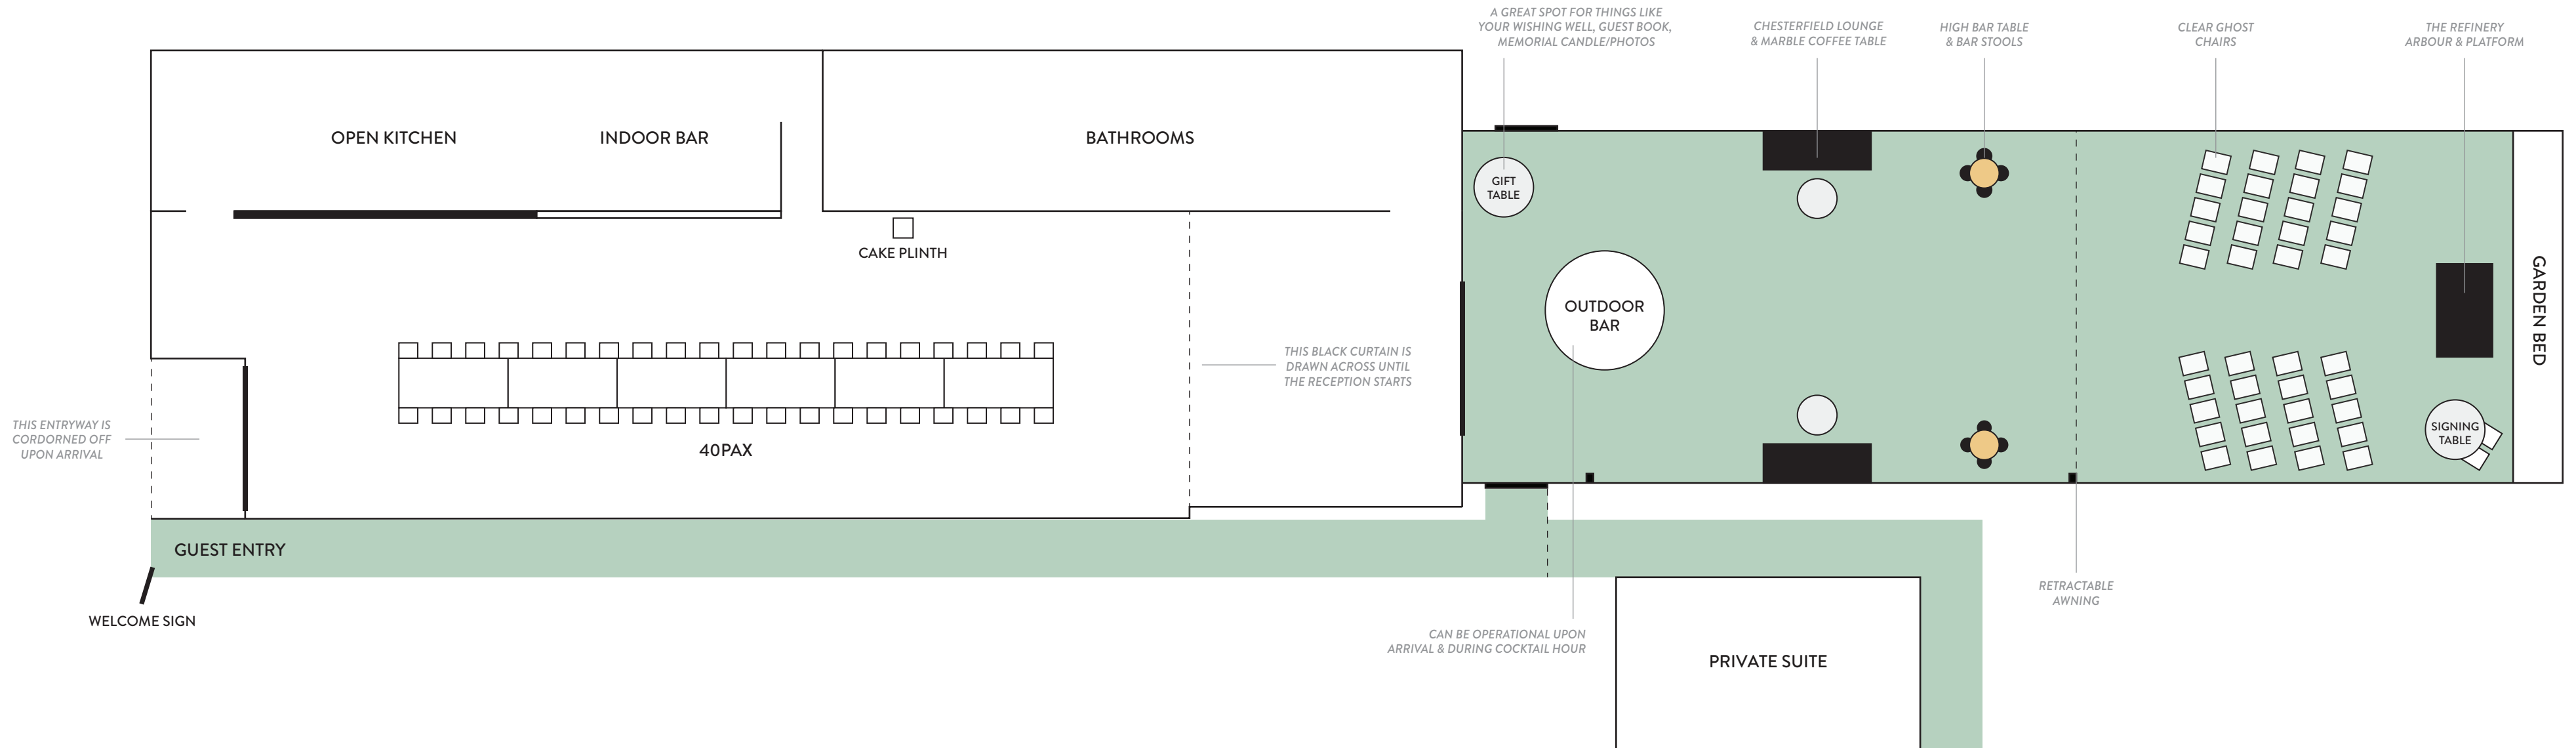

the refinery

CEREMONY FLOOR PLAN
40PAX

the refinery

COCKTAIL HOUR/RECEPTION FLOOR PLAN
40PAX