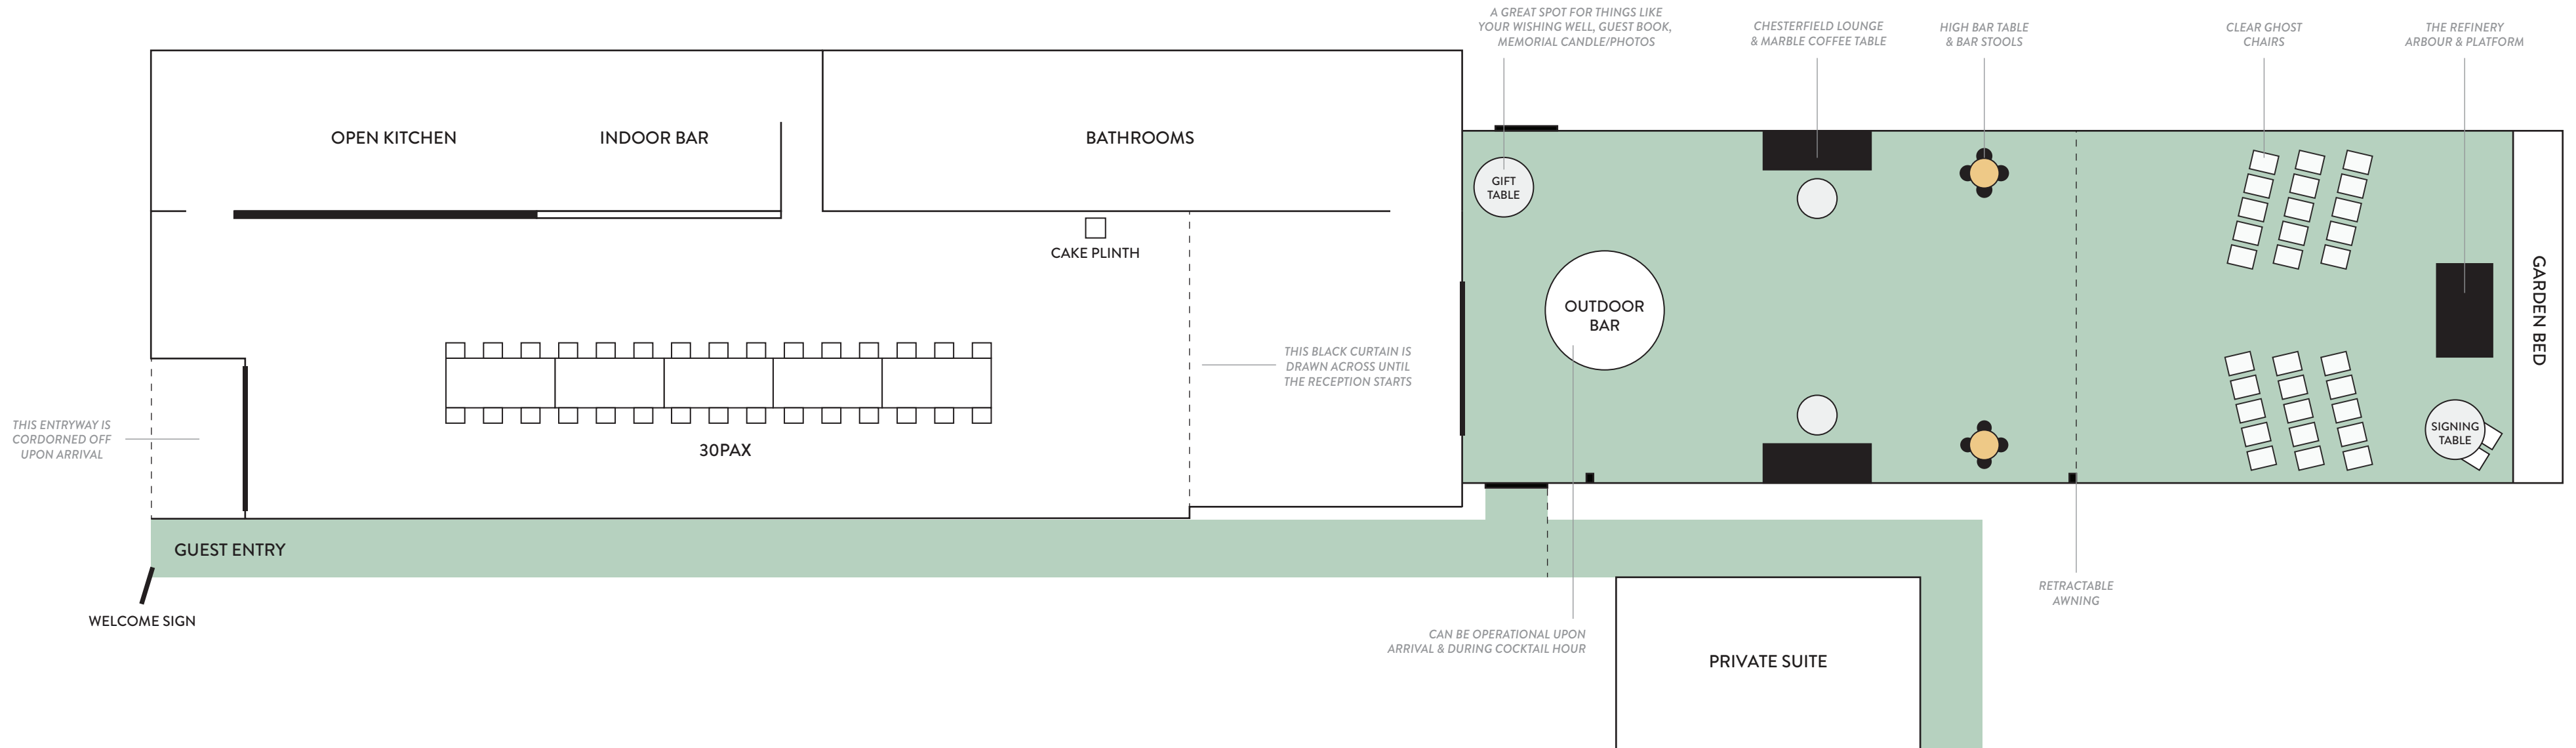

the refinery

CEREMONY FLOOR PLAN
30PAX

the refinery

COCKTAIL HOUR/RECEPTION FLOOR PLAN
30PAX