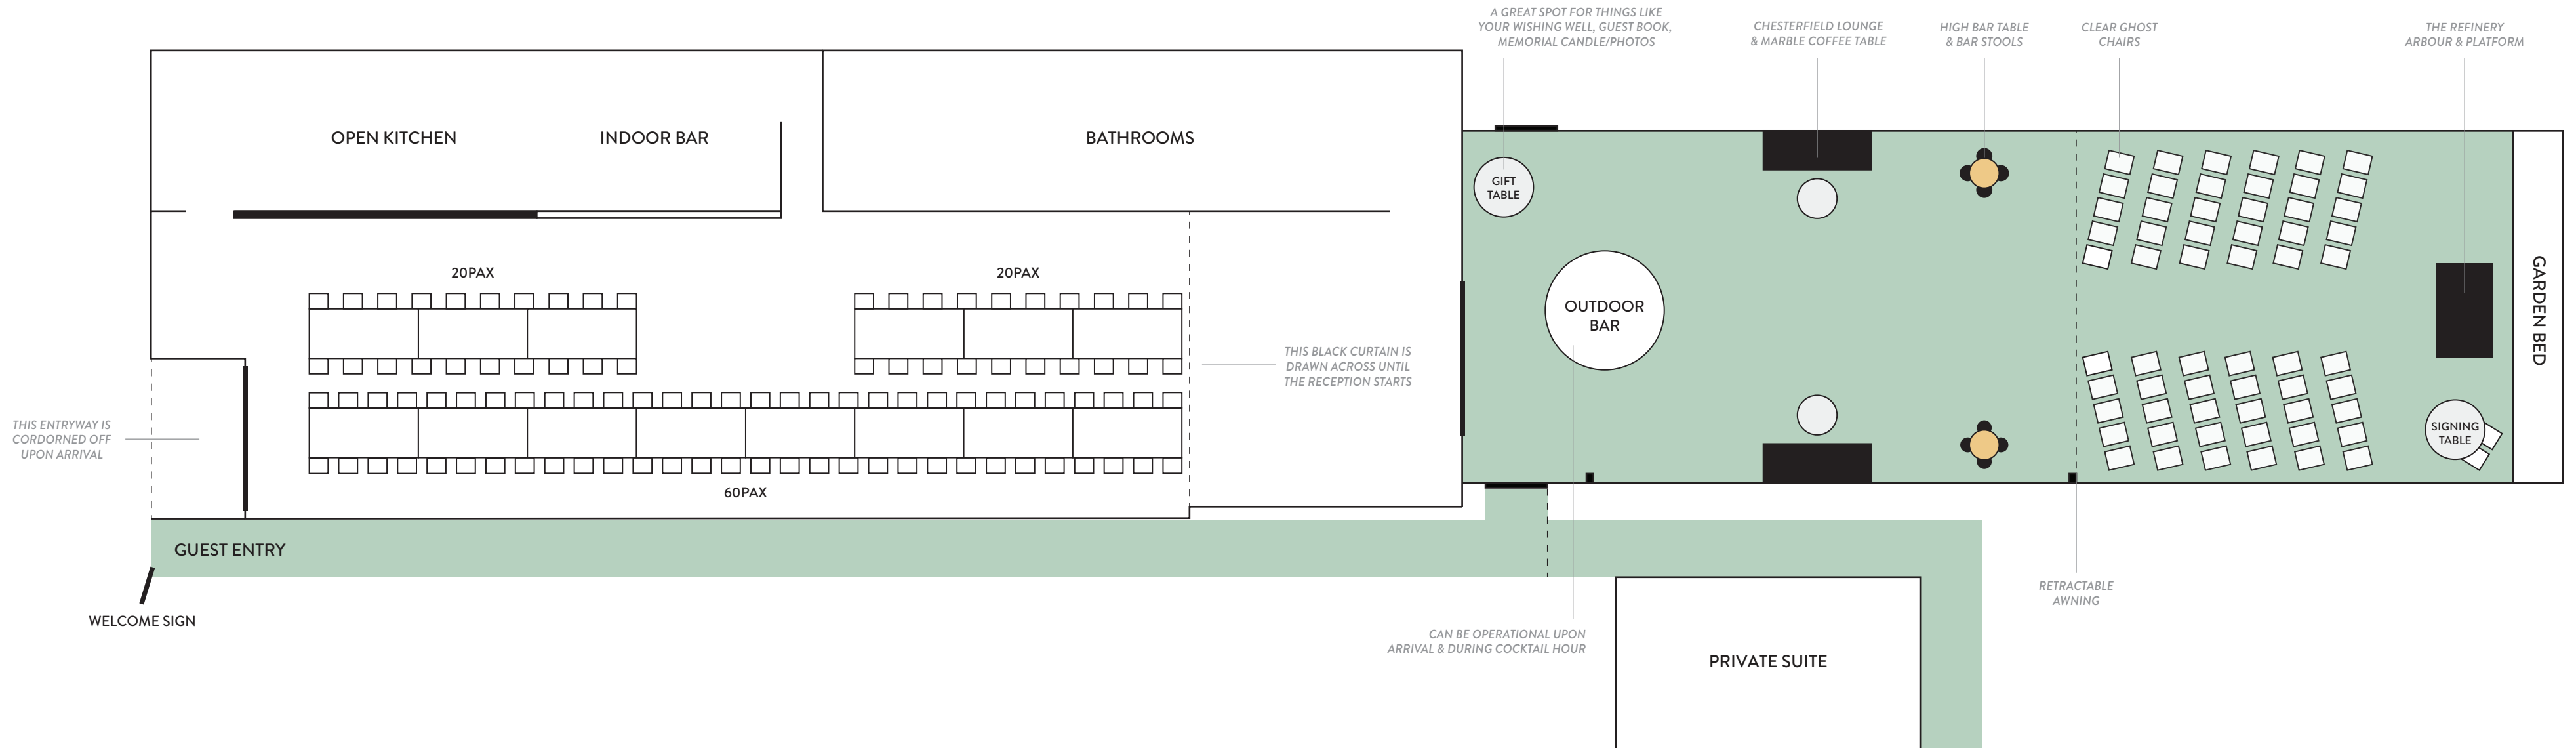

the refinery

CEREMONY FLOOR PLAN
100PAX

the refinery

COCKTAIL HOUR/RECEPTION FLOOR PLAN
100PAX